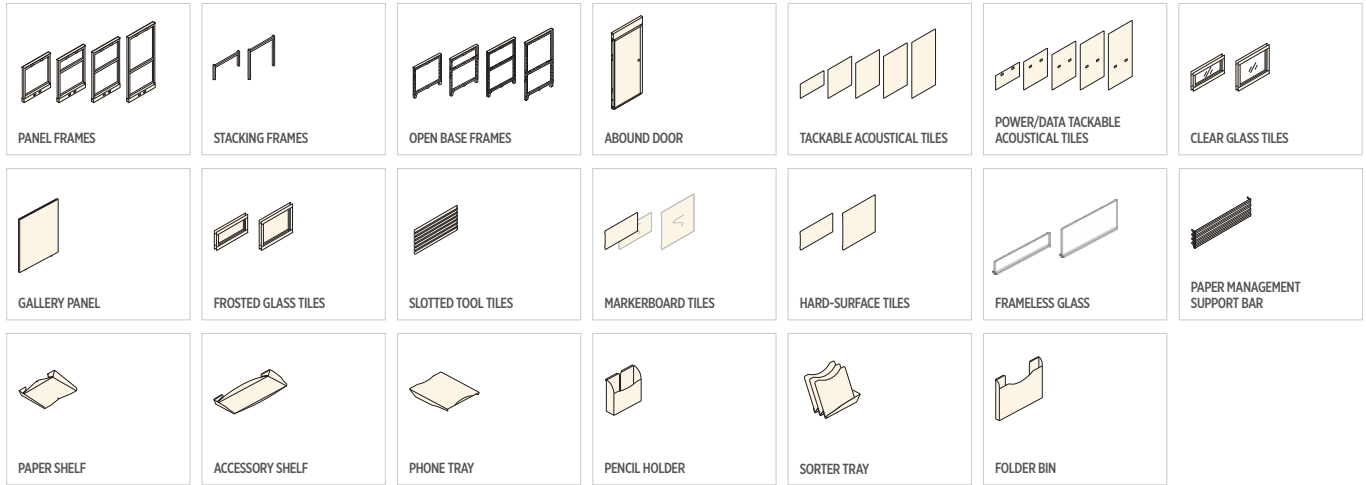

TRADITIONAL PANEL FRAMES

OPEN BASE PANEL FRAMES

GALLERY PANEL

FRAMES, TILES, AND ACCESSORIES

WORKSURFACES & SUPPORTS

STORAGE

HON®

The HON Company
200 Oak Street, Muscatine, IA 52761
800.833.3964 | hon.com