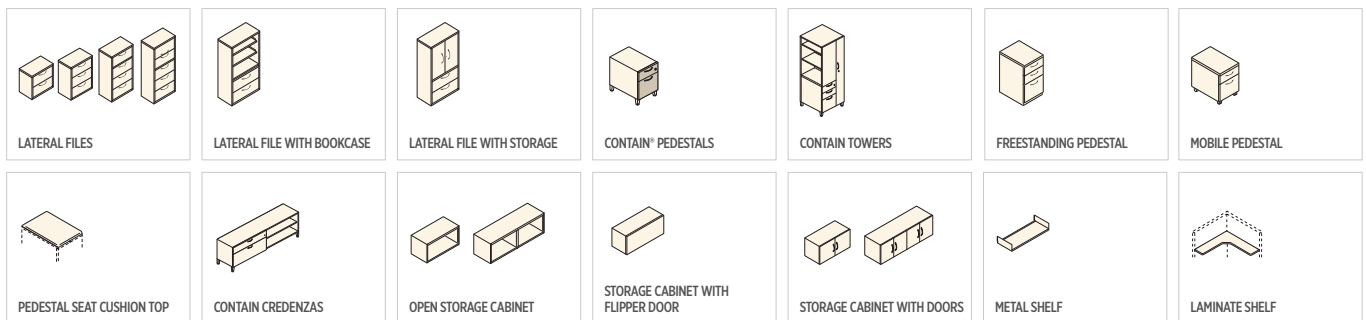

TRADITIONAL PANEL FRAMES

OPEN BASE PANEL FRAMES

GALLERY PANEL

FRAMES, TILES, AND ACCESSORIES

WORKSURFACES & SUPPORTS

STORAGE

HON®

The HON Company
200 Oak Street, Muscatine, IA 52761
800.833.3964 | hon.com