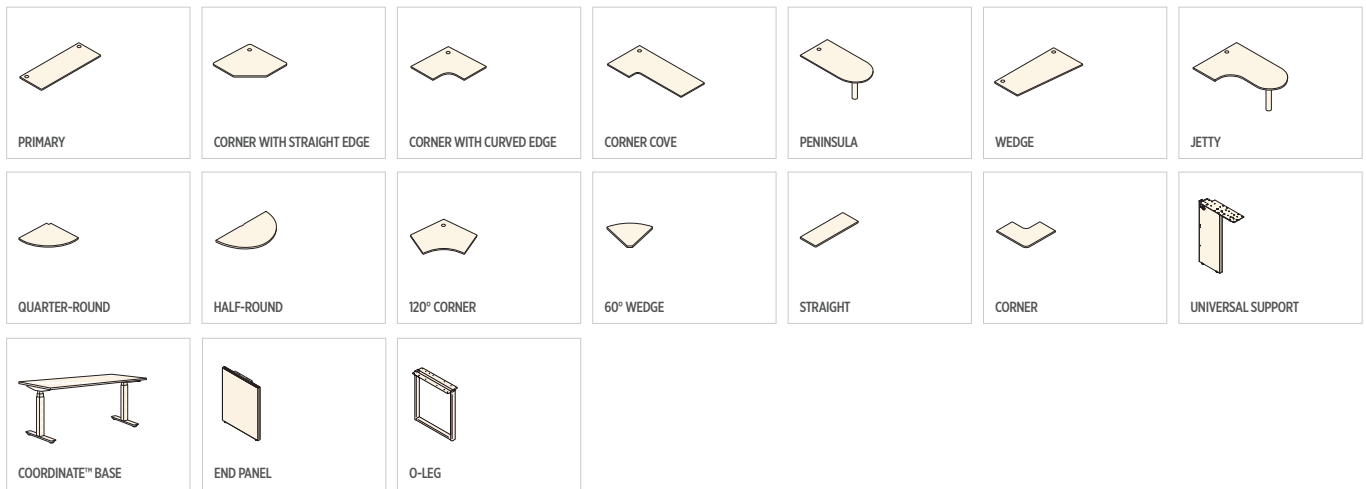

TRADITIONAL PANEL FRAMES

OPEN BASE PANEL FRAMES

GALLERY PANEL

FRAMES, TILES, AND ACCESSORIES

WORKSURFACES & SUPPORTS

STORAGE

HON®

The HON Company
200 Oak Street, Muscatine, IA 52761
800.833.3964 | hon.com