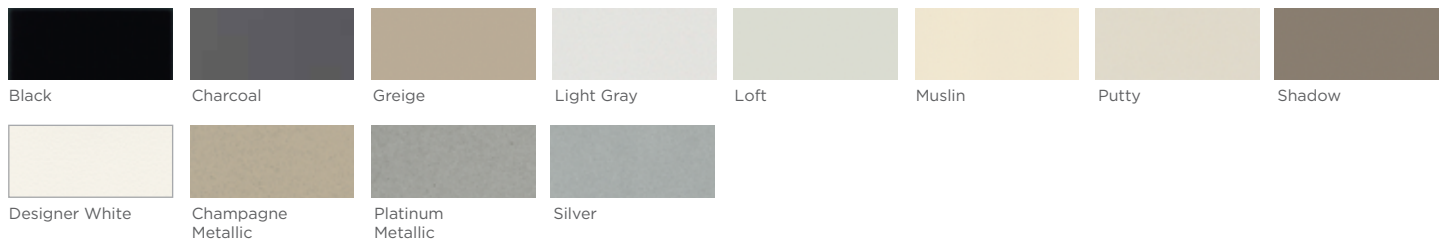

STATIC BENCHING PAINTS