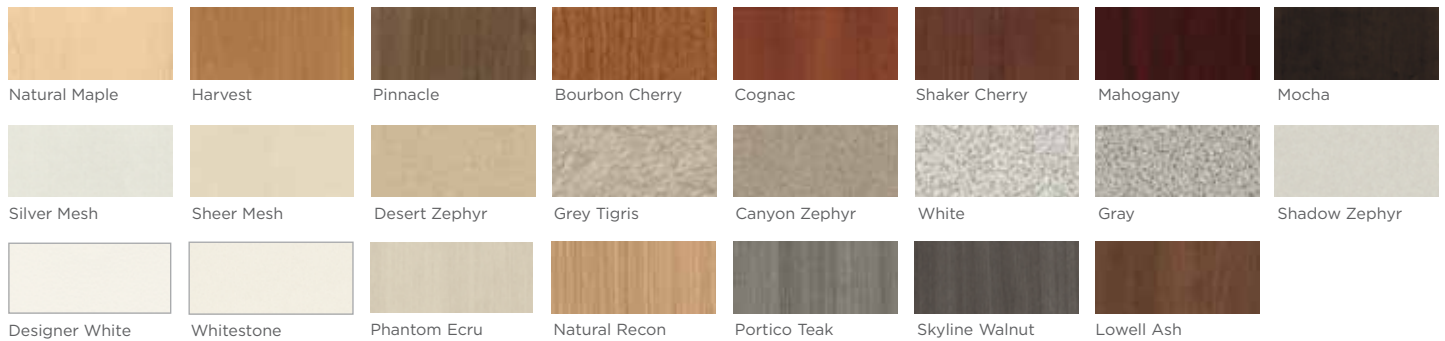

EASY ON THE EYES

No matter what trending color is "the new black", this fresh selection of laminate and paint finishes lets you empower creative expression. And with multiple layouts to support the next generation of work styles, Empower keeps you working as smart as you look.

LAMINATES

STATIC BENCHING PAINTS

HEIGHT-ADJUSTABLE BASE PAINTS