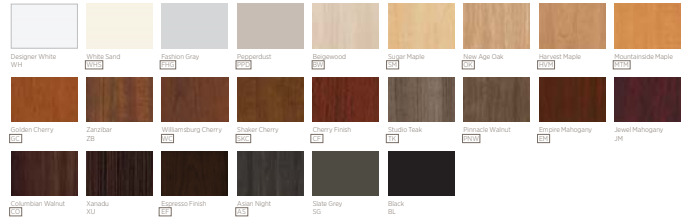

Laminate Options

STANDARD TFL (T) OR HPL (P) TOPS - MUST SPECIFY