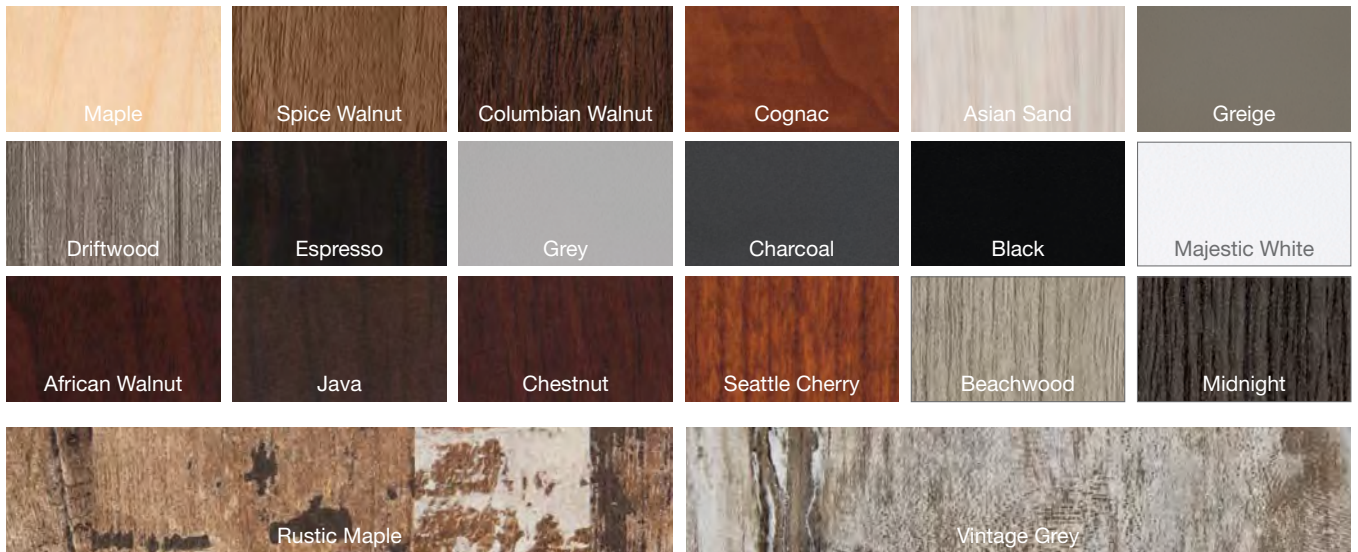

Pedestals shown in (from left to right) :

Driftwood, Majestic White, Columbian Walnut, Spice Walnut, Espresso/Asian Sand

Bookcases shown in (from left to right) :

Charcoal, Driftwood, Majestic White, Columbian Walnut, African Walnut, Espresso

Grommets

Handle Options

Task Lighting (Hutch Accessories)

MMTSKLT2
Tasklight, Fascia and One Grommet

Drawer Interior

9-Ply Birch Wood | Full Extension

Maverick Color Options

10% upcharge for top & base, 5% upcharge for top only, 5% upcharge for drawer or door fronts (when specified with standard colors shown above)

Tackboard Fabric Options

Anchorage 2335

Standard

Sunshine 2082 Red Delicious 2014 Aubergine 2036 Waterfall 2691 Green Apple 2087 Goose 2049 Onyx 2016

Cape Cod 3073

Tempest 2120

Metro 3077

Linen 7031 Surf 7062 Silk 045 Zebra 015 Skyscraper 022 Storefront 030

Metallation 5118

Sprite 2671

Chrome 1676 Polished Pewter 1678 Snow 7040 Linen 7010

Cadence 5595

Jade 1441 Turquoise 1442 Opal 1432 Sapphire 1443 Coral 1437

Underground 2967

25% upcharge

Champagne 010 Earth 061 Pepper 030 Ocean 041 Azure 050 Tangerine 070