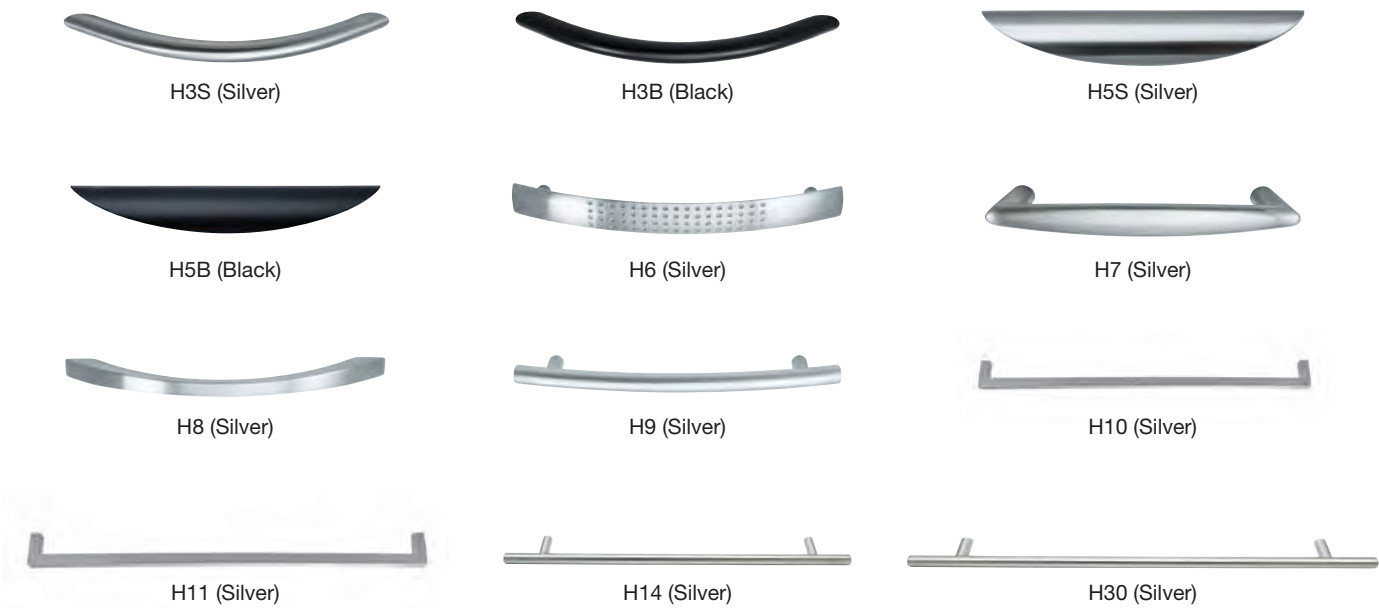

Data / Power Management

MMPWRUPCS
Metal Silver Pearl PC Power Management Unit Package
(4 CAT6 Ports, 1 HDMI, 1 VGA, 1 Audio, 12 Outlets and 4 USB)

MMPWRUPCB
Metal Silver Pearl PC Power Management Unit Package
(4 CAT6 Ports, 1 HDMI, 1 VGA, 1 Audio, 12 Outlets and 4 USB)

MMPWRDLX2S
Metal Brushed Silver Power Management Unit Package
(2-Power, 1-Data, 2- USB, 1-HDMI, 1-RJ45, 1- RJ11)

MMRPMU16S
Metal Reef Power Management Unit Package
(1 HDMI with adapter, 1 VGA, 1 Audio, 2 RJ45, 3 Power, 2 USB)

NAPRGR3B
Round Power Grommet

MMPWRDLX
Plastic Black Power Management Unit Package
(1-Phone, 1-Data ,3-Outlets and 1-USB)

APRPG1GW
Rectangular Power Grommet

APRPG1S
Rectangular Power Grommet

APRPG1B
Rectangular Power Grommet

Grommets

Handle Options

Task Lighting (Hutch Accessories)

MMTSKLT2
Tasklight, Fascia and One Grommet

Drawer Interior

9-Ply Birch Wood | Full Extension

Maverick Color Options

10% upcharge for top & base, 5% upcharge for top only, 5% upcharge for drawer or door fronts (when specified with standard colors shown above)