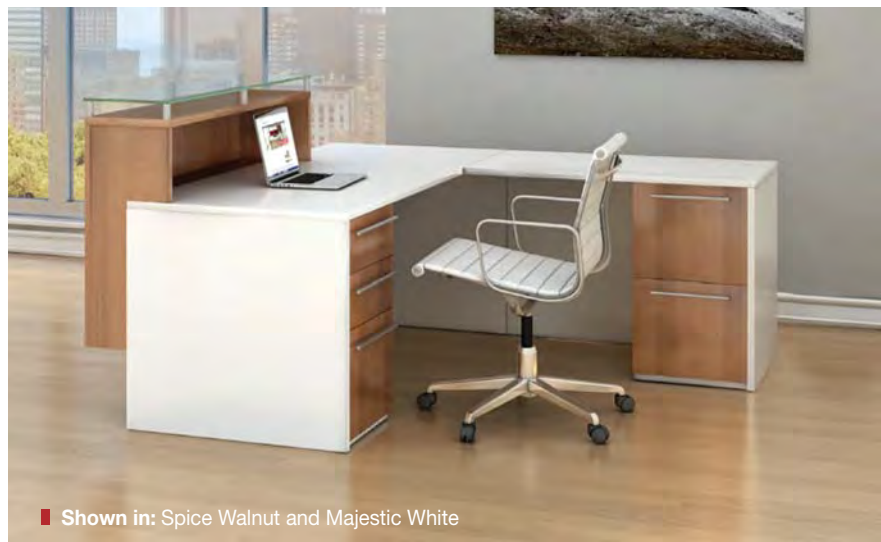

Canyon Series: Shown in Spice Walnut, trough & grommet
HPL Modesty: Starry Night
Date/Power Management: Optional Silver PC Power Unit

Reception

■ Shown in: Columbian Walnut and Majestic White

■ Shown in: Asian Sand and Grey