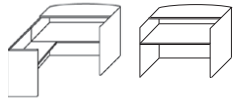

1. **Reception Desk Shell**
   PL169NTT 71"W x 30"D x 42"H List $349

1. **Transaction Top**
   Use with or without risers
   PL169TT 71"W List $170

1. **Glass Transaction Top with Risers**
   PL169TTGLASS 71"W List $359

1. **Transaction Top Riser**
   Brushed aluminum riser set
   PL169RISERBRU List $70

1. **Reception Return - Reversible**
   PL180 42"W x 24"D x 42"H List $275