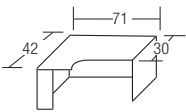

Desk Shell w/Corner Ext.

- PL178 L (shown) or R 71"W x 30"x 42"D List $530