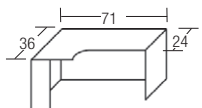

Credenza w/Corner Ext.

- PL181 L (shown) or R 66"W x 24/36"D List $375
- PL182 L (shown) or R 71"W x 24/36"D List $395