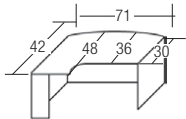

Bow Front w/Corner Ext.

- PL177 L (shown) or R 71"W x 30"/36"/48"/42"D List $540