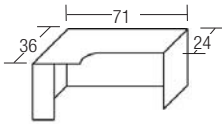

Credenza w/Corner Ext.

- PL182 L (shown) or R
- 71"W x 24/36"D List $395