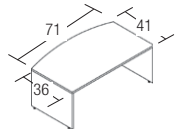

Bow Front Desk Shell

- PL189 - 71"W x 36/41D List \$429
- PL187 - 66"W x 30/36D List \$375

Bow Front w/Corner Ext.

- PL177 L (shown) or R 71"W x 30"/36"/48"/42"D List \$540

Desk Shell w/Corner Ext.

- PL178 L (shown) or R 71"W x 30"x 42"D List \$530