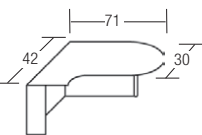

Bullet w/ Corner Ext.

- PL133L/MS720E (shown) or R 71"W x 30"/42"D List $520
- Black leg standard on Cherry and Mahogany. Silver leg standard on Espresso, Newport Gray and Modern Walnut.