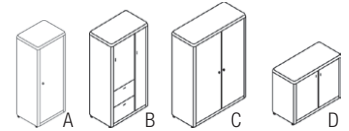

Storage Cabinets 18"W

- A. PL150 24"D x 66"H List $549

Storage Cabinets 24"W

- B. PL207 24"D x 66"H List $920
- PL204 24"D x 29"H Mobile List $275

Storage Cabinets 36"W

- C. PL151 22"D x 66"H List $720
- D. PL113 22"D x 29"H List $369
- PL152 22"D x 37.75"H List $475

Silver Frame Tempered Glass Doors

- Pulls not included.
- PL152SGD Set of 2 for PL152 List $305
- PL113SGDAL Set of 2 for PL113 List $179
- PL150/151SGD Single door for PL150 List $189
- PL150/151SGD(2) Set of 2 for PL151 List $378