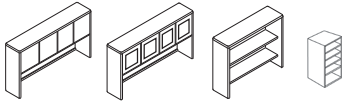

Round Tables

- PLT-48RPL-WXB48 48" List \$324
- PLT-42RPL-WXB36/42 42" List \$309
- PLT-36RPL-WXB36/42 36" List \$304

Typical Configurations

Open Hutch 15"D x 36"H

PL1410H	60"W	List \$354
PL1400H	66"W	List \$359
PL1440H	71"W	List \$364