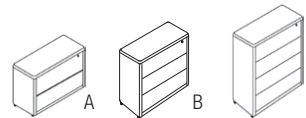

Combo Lateral File

- With Removable Top
- PL114 Box / Box / File w/1 Lat. 31"W x 22"D x 29H List $639

A. 2-Drawer Lateral File 29"H

- With Removable Top
- PL112 36"W x 22"D List $617

B. 3-Drawer Lateral File 42"H

- PL183 36"W x 22"D List $1359

C. 4-Drawer Lateral File 54"H

- PL184 36"W x 22"D List $1659