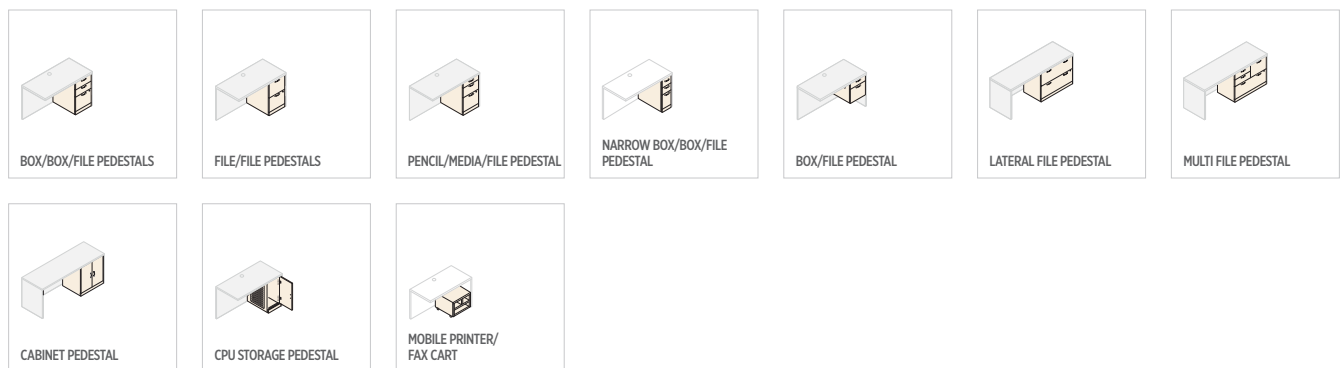

MOBILE SHELF BOX FILE PEDESTAL
This mobile pedestal on casters puts everything you need right where you need it.

CONQUER CONFORMITY

Even when aspiring to create a uniform look throughout your space, you still want options. Valido's flawless craftsmanship and signature styling help you achieve any desired aesthetic. Scratch-, spill- and stain-resistant laminates. Precision-matched edges. Two-tone finish combinations. Valido is all about customization.

LAMINATES

HANDLE ACCESSORY OPTIONS*

* Handles are available in multiple finishes.

DESKS

MODULAR PEDESTALS

Pedestals designed specifically for use with desks, credenzas and return shells only.

STORAGE

ACCESSORIES