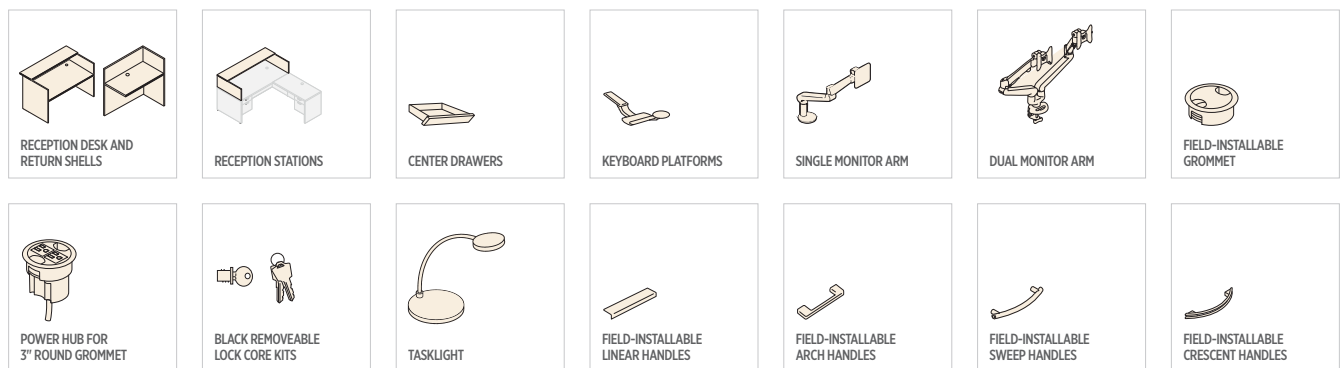

LAMINATES

HANDLE ACCESSORY OPTIONS*

* Handles are available in multiple finishes.

DESKS

MODULAR PEDESTALS

Pedestals designed specifically for use with desks, credenzas and return shells only.

STORAGE

ACCESSORIES