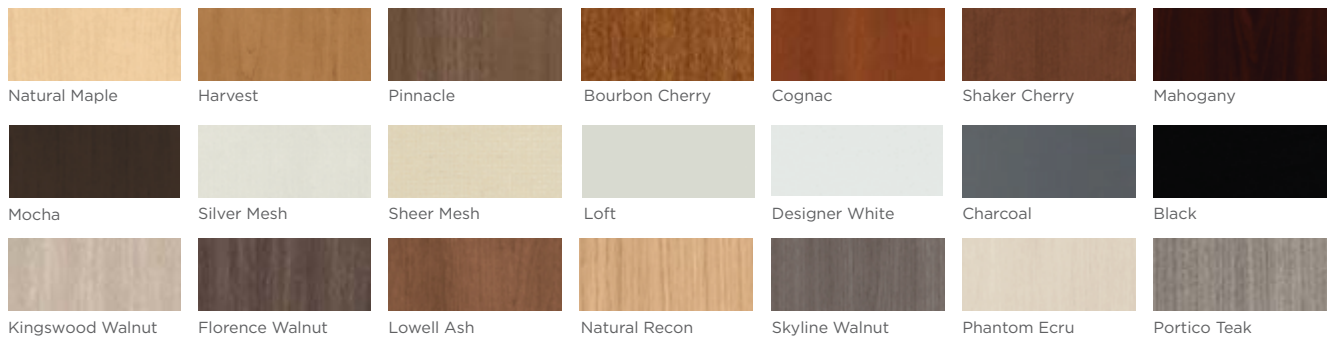

• Available in footed option. Adds 4" to product height.

ACCESSORIES

LAMINATES

PAINTS

Drawer pulls and feet on storage are available in Black, Designer White, Platinum Metallic, Silver, Champagne Metallic, and Solar Black only.