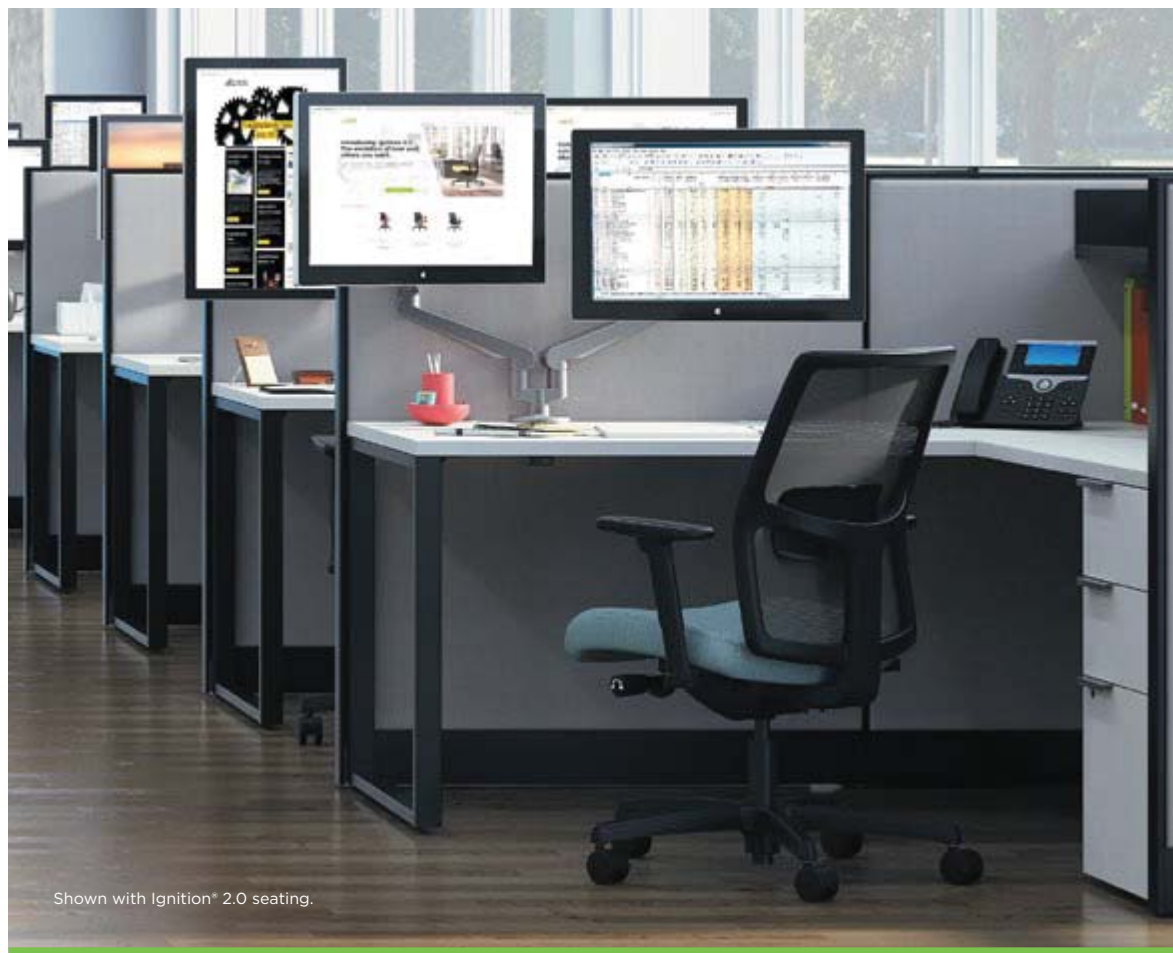

Shown with Endorse® seating.

Shown with Endorse® seating.

Shown with Ignition® 2.0 seating.