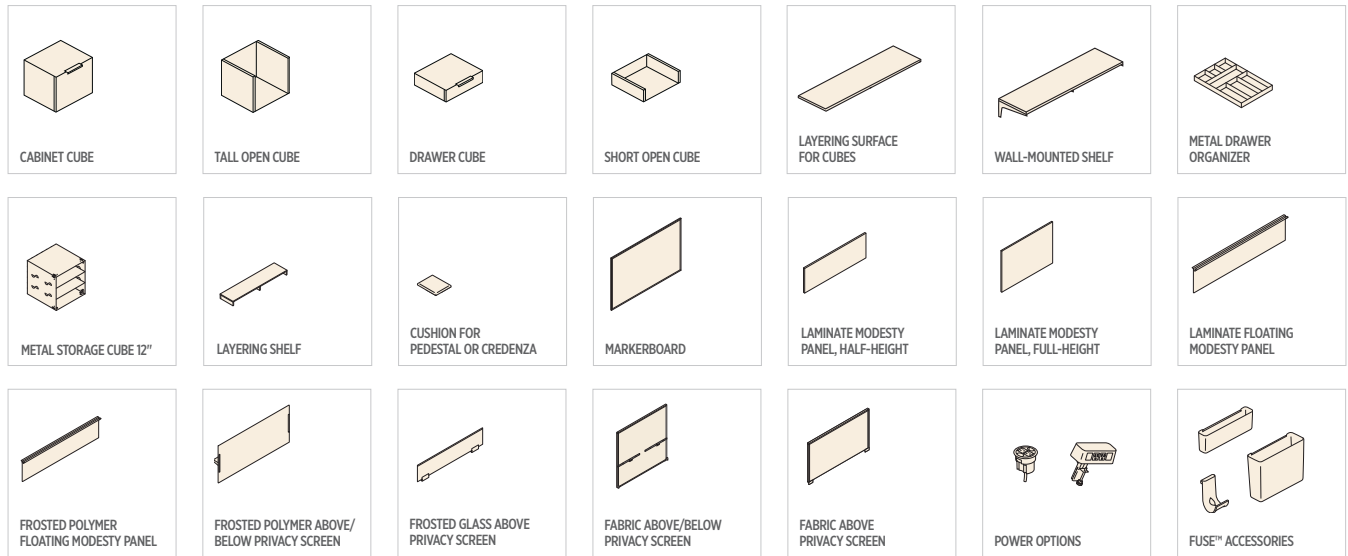

ACCESSORIES