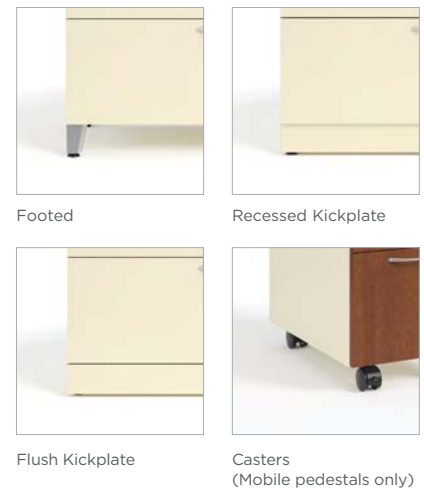

Pedestals, Box/Box/File
Freestanding or Mobile
18"D, 24"D, 30"D

Pedestals, File/File
Freestanding or Mobile
18"D, 24"D, 30"D

Personal Storage Towers
Left- or Right-sided Wardrobe
File/File or Box/Box/File
42"H, 50"H, 65"H

Side Access Towers
Left- or Right-sided Wardrobe
File/File or Box/Box/File
42"H, 50"H, 65"H

Slim Personal Towers
Left- or Right-sided Wardrobe
File/File
42"H, 50"H, 65"H

Personal Wardrobes
Left- or Right-sided Wardrobe
42"H, 50"H, 65"H

Double Lockers
Left- or Right-sided Locker
42"H, 65"H

Cubby Lockers
Left- or Right-sided Locker
50"H, 65"H

Quad Lockers
Left- or Right-sided Locker
42"H, 65"H

Finishes

Paints

Colorwav™

Laminates

Pull Options

Base Options

Top Options

Lock Options