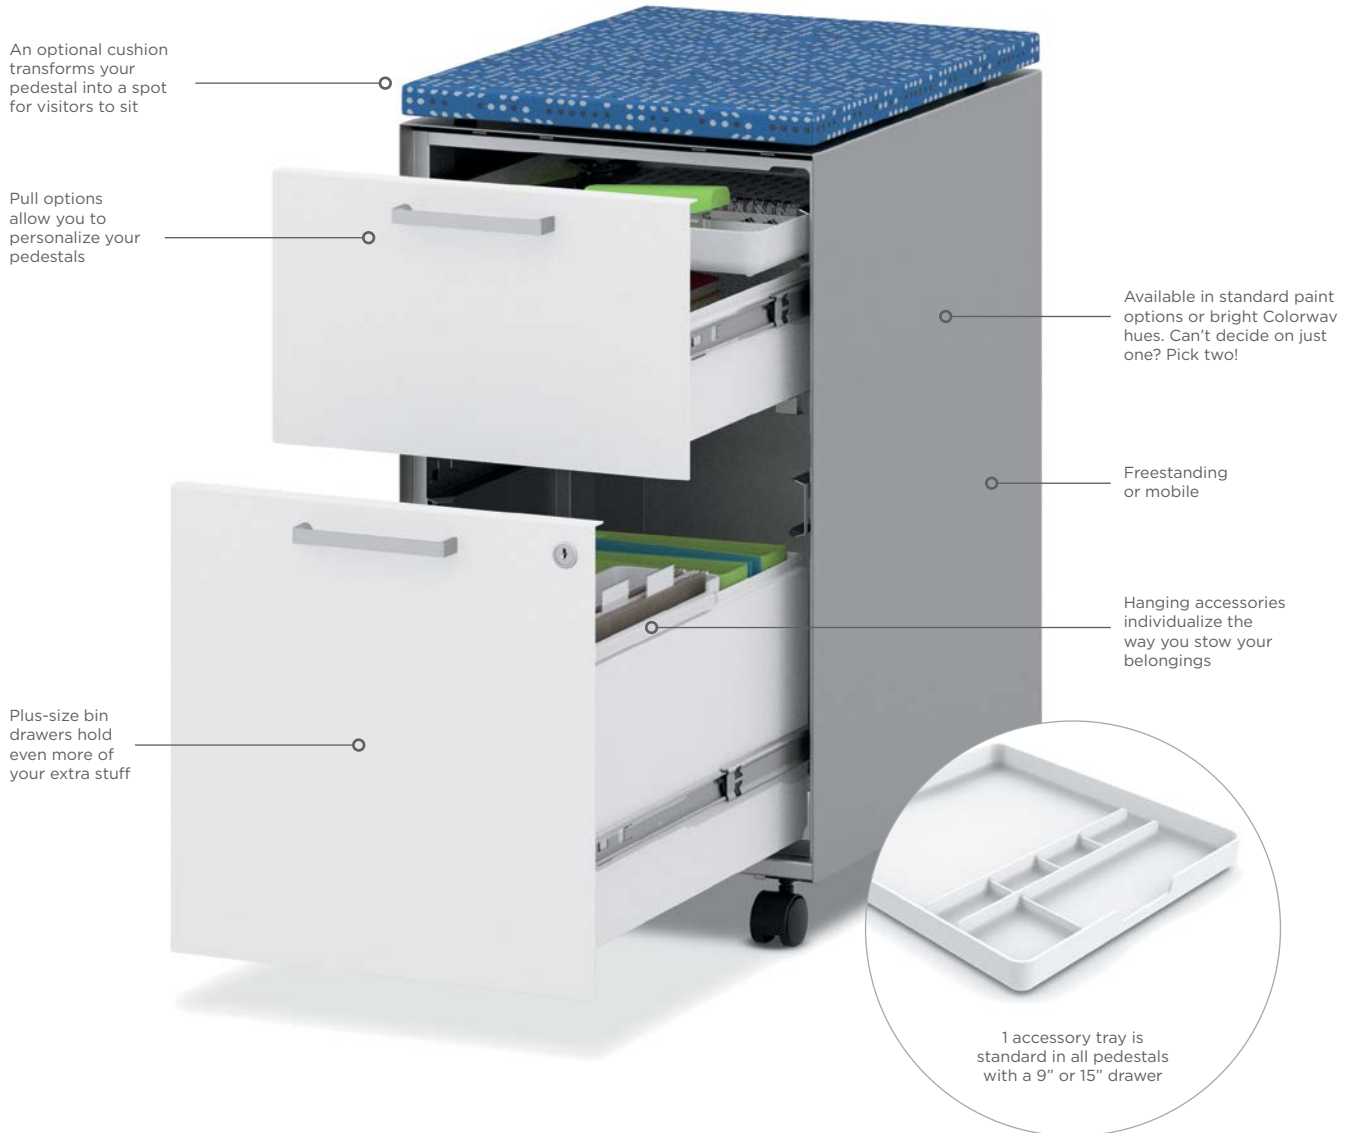

PULL OPTIONS

PAINT COLORS