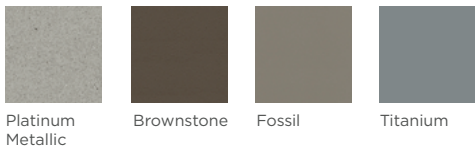

Paints

Colorwav™

Laminates

Butcher Block

Coming Soon to Mobile Collaborative Table

Storage Handles

Handles also available in Black.

See HON Pricer for complete product information.