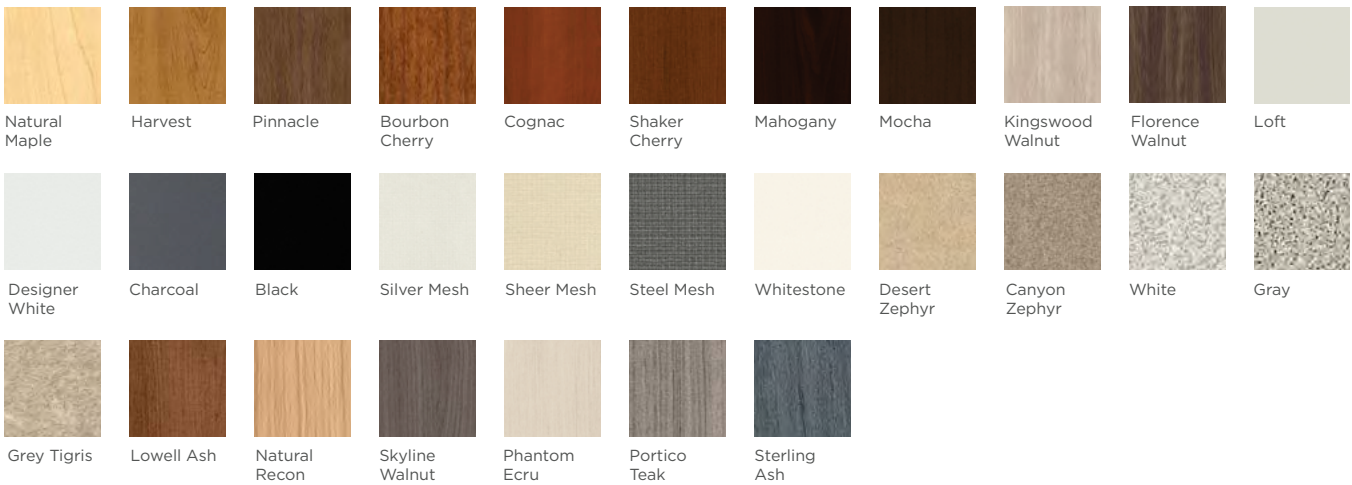

Paints

Colorwav™

Laminates

Butcher Block

Coming Soon to Mobile Collaborative Table

Storage Handles

Handles also available in Black.

See HON Pricer for complete product information.